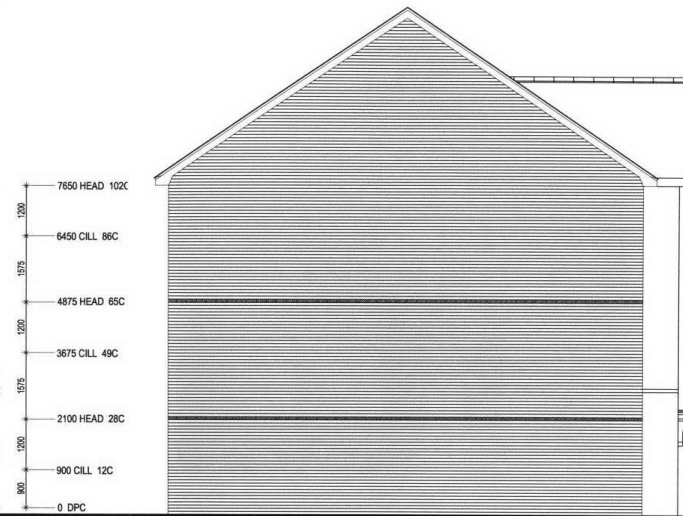

Millbank Lane, Thornaby

REAR ELEVATION

SIDE ELEVATION

STOCKTON BOROUGH COUNCIL
PLANNING
20 JUN 2007
DATE RECEIVED

07 / 18 81 / --

JOB Millbank Lane, Thornaby		SCALE 1:200	DRAWN CD	CHKD RC
TITLE Block 1 - Proposed Elevations			DATE 07.06.07	DATE 07.06.07
		G2 1200 Century Way, Thorpe Park, Leeds, LS15 8ZA Telephone 0113 2515121 Fax 0113 2515551		DWG/CHKD G2/Thornaby/05 / Rev. /